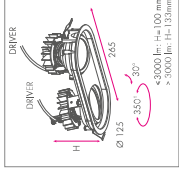

ORION II FLEX 2x LED

Mounting

Options