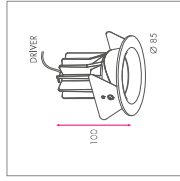

MIRO LED

LUM. FLUX	LED PWR	CFI	CCT	SYSTEM PWR	EE	DIM.
400lm Ø 140mA	3.4W	90	2700K	3.0W	A+	DALI+ / LV
600lm Ø 180mA	4.4W	90	2700K	6.0W	A+	DALI+ / LV
800lm Ø 250mA	5.5W	90	2700K	8.1W	A+	DALI+ / LV
1000lm Ø 350mA	8.9W	90	2700K	11.0W	A+	DALI+ / LV / TRI-E

Mounting

Options

REMARKS

- 4000K on request