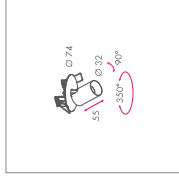

VISTA DISC LED

REMARKS

- 7002DK on request