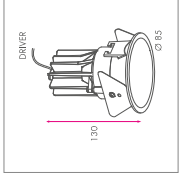

NORA

NORA LED

LUM. FLUX	LED PWR	CRI	CCI	SYSTEM PWR	EEI	DIM.
400lm	3.4W	90	2700K	3.5W	A+	DALI/1-2V
400lm	4.4W	90	2700K	6.5W	A+	DALI/1-2V
600lm	5.5W	90	2700K	8.1W	A+	DALI/1-0V
1000lm	9.9W	90	2700K	11.0W	A+	DALI/1-0V/1-2V
1000lm	9.9W	90	3000K	11.0W	A+	

Mounting

Options

REMARKS
- 4000°C on request

SPRING CLIPS

- Back springs
- Call springs