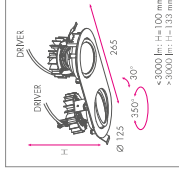

ORION II FLEX 2x LED

ORION II FLEX FLAT 2x LED

Mounting

Options

ORION II FLEX