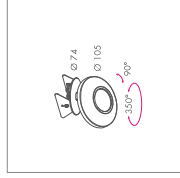

DRIVERS

ONIS DISC

ONIS DISC LED

LUM. FLUX	LED PWR	CRI	CCI	SYSTEM PWR	EEI	DIM.
400lm	3.4W	90	2700K	3.5W	A	DALI/1-2V
400lm	3.4W	90	3000K	3.5W	A+	
400lm	4.4W	90	2700K	6.5W	A+	DALI/1-2V
600lm	5.5W	90	2700K	8.1W	A+	DALI/1-0V
1000lm	9.9W	90	2700K	10.5W	A+	DALI/1-0V/1-2V
1000lm	9.9W	90	3000K	10.5W	A+