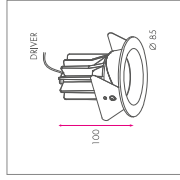

ONA

ONA LED

LUM. FLUX	LED PWR	CRI	CTI	SYSTEM PWR	EEL	DIM.
400lm Ø140mA	3.4W 3.4W	90	2700K	3.0W	A+	DALI / 1-1V
600lm	4.4W	90	2700K	6.0W	A+	DALI / 1-1V
800lm Ø180mA	4.4W	90	3000K	6.0W	A+	
1000lm Ø250mA	5.5W	90	2700K	8.1W	A+	DALI / 1-1V
1000lm Ø250mA	5.9W	90	3000K	11.0W	A+	DALI / 0V/1-1V
1000lm Ø250mA	5.9W	90	3000K	11.0W	A+	DALI / 0V/1-1V

REMARKS

• 4000K on request

MOUNTING

• Clip springs

OPTIONS

• Coil springs

DRIVERS p. 504

- LEDSeries condImmortals
- LEDSeries DALI
- LEDSeries dim-1-0V
- LEDSeries T4E

ONA FLEX

ONA FLEX LED

LUM. FLUX	LED PWR	CRI	CTI	SYSTEM PWR	EEL	DIM.
400lm Ø140mA	3.4W 3.4W	90	2700K	3.0W	A+	DALI / 1-1V
600lm	4.4W	90	2700K	6.0W	A+	DALI / 1-1V
800lm Ø180mA	4.4W	90	3000K	6.0W	A+	
1000lm Ø250mA	5.5W	90	2700K	8.1W	A+	DALI / 1-1V
1000lm Ø250mA	5.9W	90	3000K	11.0W	A+	DALI / 0V/1-1V
1000lm Ø250mA	5.9W	90	3000K	11.0W	A+	DALI / 0V/1-1V

REMARKS

• 4000K on request

MOUNTING

• Clip springs

OPTIONS

• Coil springs

DRIVERS p. 504

- LEDSeries condImmortals
- LEDSeries DALI
- LEDSeries dim-1-0V
- LEDSeries T4E