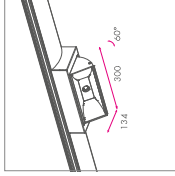

DUALIS POLARIS

When you have our former Dualis system with the fixture Walldo, you can easily switch to the Polaris with this module.

REMARKS

Mounting

Options

MODITO