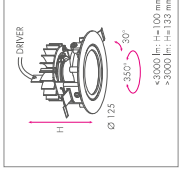

Mounting

Options

DRIVERS

ORION

ORION LED

Mounting

Options

ORION II FLEX FLAT