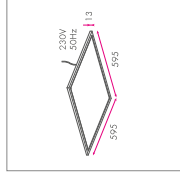

MODITO LED

LUM. FLUX	LED PWR	CR	CC	SYSTEM PWR	LED	DM
4700 lm	30.0W	92	MFAT	30.0W	A+	DALI
4700 lm	29.6W	92	EQD	30.0W	A+	DALI

REMARKS

Mounting

MODITO AR

MODITO UP

POLLUX