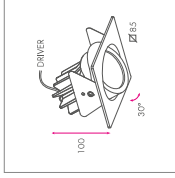

Mounting

Options

REMARKS

- 4000K on request

RIO SQUARE

RIO SQUARE LED

LUM. FLUX	LED PWR	CFI	CCT	SYSTEM PWR	EE	DIM.
400lm Ø 140mA	3.4W	90	2700K	3.0W	A+	DALI+ / LV
600lm Ø 180mA	4.4W	90	2700K	6.0W	A+	DALI+ / LV
800lm Ø 250mA	5.5W	90	2700K	8.1W	A+	DALI+ / LV
1000lm Ø 350mA	8.9W	90	2700K	11.0W	A+	DALI+ / LV / TRI-E