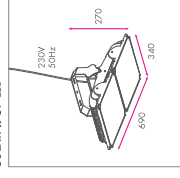

SOLAR II UP LED

LUM. FLUX	CFI	CCT	SYSTEM PWR	EFF
42000 lm	80	4000K	320W	A++

ADAPTION

SOLAR II UP

OPTIONS

ADAPTION

- Fix IK
- Fix IF