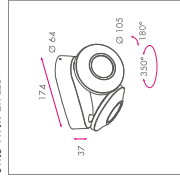

ONIS BOARD

ONIS BOARD LED

LUM. FLUX	LED PWR	CRI	CC1	SYSTEM PWR	EE1	DIM.
400lm	3.0W	90	2750K	3.0W	A+	DALI+LV
	3.0W	90	3000K	3.0W	A+	
600lm	4.0W	90	2750K	6.0W	A+	DALI+LV
	4.0W	90	3000K	6.0W	A+	
800lm	4.5W	90	2750K	8.1W	A+	DALI+LV
	4.5W	90	3000K	8.1W	A+	
1000lm	5.0W	90	2750K	10.5W	A+	DALI+LV
	5.0W	90	3000K	10.5W	A+	

MOUNTING

OPTIONS

ONIS TWIN

ONIS TWIN 2x LED

LUM. FLUX	LED PWR	CRI	CC1	SYSTEM PWR	EE1	DIM.
2x 400lm	2x 3.0W	90	2750K	6.0W	A+	DALI+LV
	2x 3.0W	90	3000K	6.0W	A+	
2x 600lm	2x 4.0W	90	2750K	8.0W	A+	DALI+LV
	2x 4.0W	90	3000K	8.0W	A+	
2x 800lm	2x 4.5W	90	2750K	9.0W	A+	DALI+LV
	2x 4.5W	90	3000K	9.0W	A+	
2x 1000lm	2x 5.0W	90	2750K	10.5W	A+	DALI+LV
	2x 5.0W	90	3000K	10.5W	A+	

MOUNTING

OPTIONS

ONIS SPLIT

ONIS SPLIT LED

LUM. FLUX	LED PWR	CRI	CC1	SYSTEM PWR	EE1	DIM.
400lm	3.0W	90	2750K	3.0W	A+	DALI+LV
	3.0W	90	3000K	3.0W	A+	
600lm	4.0W	90	2750K	6.0W	A+	DALI+LV
	4.0W	90	3000K	6.0W	A+	
800lm	4.5W	90	2750K	8.1W	A+	DALI+LV
	4.5W	90	3000K	8.1W	A+	
1000lm	5.0W	90	2750K	10.5W	A+	DALI+LV
	5.0W	90	3000K	10.5W	A+	

MOUNTING

OPTIONS