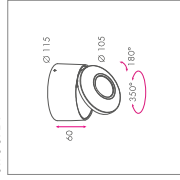

ONIS BOARD

ONIS BOARD LED

LUM. FLUX	LED PWR	CRI	CC1	SYSTEM PWR	EE1	DIM.
400lm	3.0W	90	2750K	3.0W	A+	DALI+LV
	3.0W	90	3000K	3.0W	A+	
600lm	4.0W	90	2750K	6.0W	A+	DALI+LV
	4.0W	90	3000K	6.0W	A+	
800lm	4.5W	90	2750K	8.1W	A+	DALI+LV
	4.5W	90	3000K	8.1W	A+	
1000lm	5.0W	90	2750K	10.5W	A+	DALI+LV
	5.0W	90	3000K	10.5W	A+	

MOUNTING

OPTIONS

ONIS TWIN

ONIS TWIN 2x LED

LUM. FLUX	LED PWR	CRI	CC1	SYSTEM PWR	EE1	DIM.
2x 400lm	2x 3.0W	90	2750K	6.0W	A+	DALI+LV
	2x 3.0W	90	3000K	6.0W	A+	
2x 600lm	2x 4.0W	90	2750K	8.0W	A+	DALI+LV
	2x 4.0W	90	3000K	8.0W	A+	
2x 800lm	2x 4.5W	90	2750K	9.0W	A+	DALI+LV
	2x 4.5W	90	3000K	9.0W	A+	
2x 1000lm	2x 5.0W	90	2750K	10.5W	A+	DALI+LV
	2x 5.0W	90	3000K	10.5W	A+	

MOUNTING

OPTIONS

ONIS SPLIT

ONIS SPLIT LED

LUM. FLUX	LED PWR	CRI	CC1	SYSTEM PWR	EE1	DIM.
400lm	3.0W	90	2750K	3.0W	A+	DALI+LV
	3.0W	90	3000K	3.0W	A+	
600lm	4.0W	90	2750K	6.0W	A+	DALI+LV
	4.0W	90	3000K	6.0W	A+	
800lm	4.5W	90	2750K	8.1W	A+	DALI+LV
	4.5W	90	3000K	8.1W	A+	
1000lm	5.0W	90	2750K	10.5W	A+	DALI+LV
	5.0W	90	3000K	10.5W	A+	

MOUNTING

OPTIONS