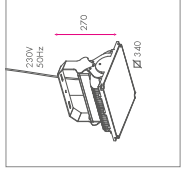

SOLAR UP LED

LUM. FLUX	CFI	CCT	SYSTEM PWR	EFF
15500 lm	80	4000K	100W	A++
22000 lm	80	4000K	160W	A++

ADAPTION

SOLAR UP

OPTIONS

ADAPTION

- Fix IK
- Fix IF