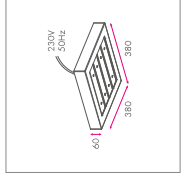

LATERNA UP LED

LUM. FLUX	LED PWR	CFI	CCT	SYSTEM PWR	EFF	DIM.
6000 lm	42.0W	90	3000K	35W	A++	Dim
8000 lm	42.8W	90	4000K	35W	A++	Dim
10000 lm	42.8W	90	4000K	35W	A++	Dim
10000 lm	42.8W	90	3000K	35W	A++	Dim
10000 lm	42.8W	90	4000K	35W	A++	Dim
12000 lm	42.8W	80	3000K	35W	A++	Dim
12000 lm	42.8W	80	4000K	35W	A++	Dim

ADAPTION

LATERNA UP

OPTIONS

ADAPTION

- Fix IK
- Fix IF