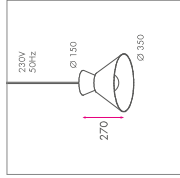

REMARKS

- Black supply cable included of 1,5 m and fix for ceiling
- Dimming depends on lamp type

ARCO 350

ARCO 350 E27

LAMP POWER: E27
max. 200W A++ D -SE

REMARKS

- Other colors and materials on request
- Dimming depends on lamp type