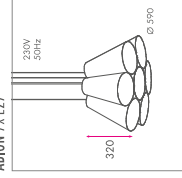

ABION 7x E27

LAMP POWER: E27
max. 200W A++ D -SE

REMARKS

- Other colors and materials on request
- Dimming depends on lamp type

Mounting

Suspension

- X-F
- X-L
- X-Z1
- X-ZT
- X-ZCO