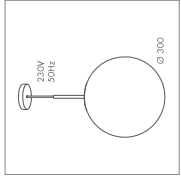

REMARKS

MOON BALL 350 E27