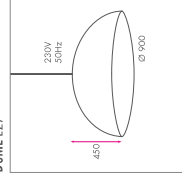

DOVE E27

LAMP POWER	EEL	DIM
max. 20W	A+	LEZE

REMARKS

- Dimming depends on lamp type

Mounting

Options

Suspension

- X, K
- X, T
- X, TU