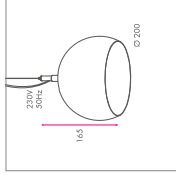

GLOBO 200 E27

LAMP POWER	EEL	DIM
max. 20W	A+	LEZE

REMARKS

- Dimming depends on lamp type