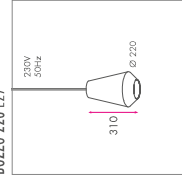

Mounting

Suspension

- X-F
- X-L

BOZZO 220

BOZZO 220 E27

LAMP POWER: E27
max. 200W A++ D -SE

REMARKS

- Other colors and materials on request
- Dimming depends on lamp type