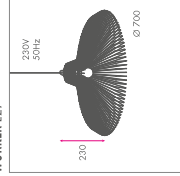

WORKER E27

LAMP POWER: E27 20W
max. 230V AC-D T_{amb} ≤ 35°C

REMARKS

- Black supply cable included of 1,5 m and fix for ceiling
- Dimming depends on lamp type