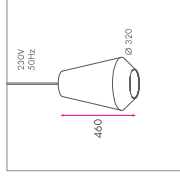

Mounting

Suspension

- X-F
- X-L
- X-Z1
- X-ZT
- X-ZCO

BOZZO 320

BOZZO 320 E27

LAMP POWER: E27
max. 200W A++ D -SE

REMARKS

- Other colors and materials on request
- Dimming depends on lamp type