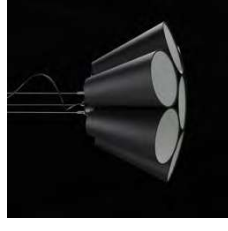

COMMON DEMANDED SHAPES.

Diameter, length and height maximum 2 meters.

THESE ARE ALSO LUSTROS

CORNETTA

ABION

ARCO

BOZZO

Esprit Made / Bl - Genval