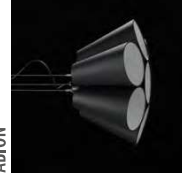

ARCO 350

ARCO 350 E27

LAMP POWER: E27
max. 200W A++ D -SE

REMARKS

- Other colors and materials on request
- Dimming depends on lamp type

Mounting

Suspension

- X-F
- X-L

ARCO 700

ARCO 700 E27

LAMP POWER: E27
max. 200W A++ D -SE

REMARKS

- Other colors and materials on request
- Dimming depends on lamp type

Mounting

Suspension

- X-F
- X-L

CORNETTA

CORNETTA E27

LAMP POWER: E27
max. 200W A++ D -SE

REMARKS

- Other colors and materials on request
- Dimming depends on lamp type

Mounting

Suspension

- X-F
- X-L

BOZZO 220

BOZZO 220 E27

LAMP POWER: E27
max. 200W A++ D -SE

REMARKS

- Other colors and materials on request
- Dimming depends on lamp type

Mounting

Suspension

- X-F
- X-L
- X-Z1
- X-ZT
- X-ZCO

BOZZO 320

BOZZO 320 E27

LAMP POWER: E27
max. 200W A++ D -SE

REMARKS

- Other colors and materials on request
- Dimming depends on lamp type

Mounting

Suspension

- X-F
- X-L

BOZZO PLUS 200

BOZZO PLUS 200 E27

LAMP POWER: E27
max. 200W A++ D -SE

REMARKS

- Other colors and materials on request
- Dimming depends on lamp type

Mounting

Suspension

- X-F
- X-L

BOZZO PLUS 300

BOZZO PLUS 300 E27

LAMP POWER: E27
max. 200W A++ D -SE

REMARKS

- Other colors and materials on request
- Dimming depends on lamp type

Mounting

Suspension

- X-F
- X-L

ABION

ABION 7x E27

LAMP POWER: E27
max. 200W A++ D -SE

REMARKS

- Other colors and materials on request
- Dimming depends on lamp type

Mounting

Suspension

- X-F
- X-L
- X-Z1
- X-ZT
- X-ZCO