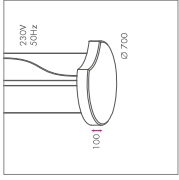

ROSA - BE CREATIVE WITH OUR SOUND ABSORBING LUMINAIR.

The Rosa is designed to light the room and to absorb at the same time acoustic noise.

ROSA WITHOUT FIXTURE

ROSA 700

1. **REMARKS**
2. sound absorbing foam
   - multiple colors available.

MOUNTING

SUSPENSION

- fix 40C
- fix 4I
- fix 4J
- fix F
- fix P4

ROSA WITH FIXTURE

LUM. FLUX	LED PWR	CEI	CCT	SYSTEM PWR	EFF	DIM.
420lm	3.4W	90	2700K	3.53W	14	DALI+12V
Ø140mA	3.4W	90	3000K	3.53W	14	DALI+12V
600lm	4.4W	90	2700K	6.5W	14	DALI+12V
Ø180mA	4.4W	90	3000K	6.5W	14	DALI+12V
800lm	5.2W	90	2700K	8.1W	14	DALI+10V
Ø220mA	5.2W	90	3000K	8.1W	14	DALI+10V
1000lm	6.2W	90	2700K	11.0W	14	DALI+10V/TREE
Ø300mA	6.2W	90	3000K	11.0W	14	DALI+10V/TREE

1. **REMARKS**
2. 4000K on request
   - sound absorbing foam
   - multiple colors available

MOUNTING

OPTIONS

SUSPENSION

- fix 40C
- fix 4I
- fix 4J
- fix F
- fix P4

DRIVERS