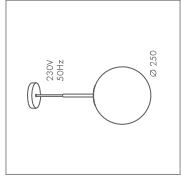

MOON BALL 250 E27