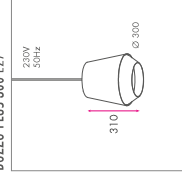

Mounting

Suspension

- X-F
- X-L

BOZZO PLUS 300

BOZZO PLUS 300 E27

LAMP POWER: E27
max. 200W A++ D -SE

REMARKS

- Other colors and materials on request
- Dimming depends on lamp type