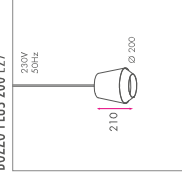

Mounting

Suspension

- X-F
- X-L

BOZZO PLUS 200

BOZZO PLUS 200 E27

LAMP POWER: E27
max. 200W A++ D -SE

REMARKS

- Other colors and materials on request
- Dimming depends on lamp type