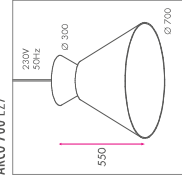

Mounting

Suspension

- X-F
- X-L

ARCO 700

ARCO 700 E27

LAMP POWER: E27
max. 200W A++ D -SE

REMARKS

- Other colors and materials on request
- Dimming depends on lamp type