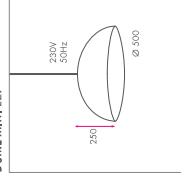

DOVE MINI E27

LAMP POWER	EEL	DIM
max. 20W	A+	LEZE

REMARKS

- Dimming depends on lamp type

Mounting

Options

Suspension

- X, K
- X, T
- X, TU