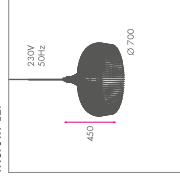

FACTORY E27