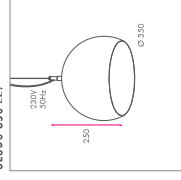

GLOBO 350 E27

LAMP POWER	EEL	DIM
max. 20W	A+	LEZE

REMARKS

- Dimming depends on lamp type