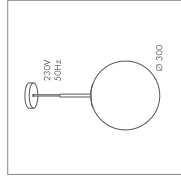

REMARKS

MOON BALL 300 E27