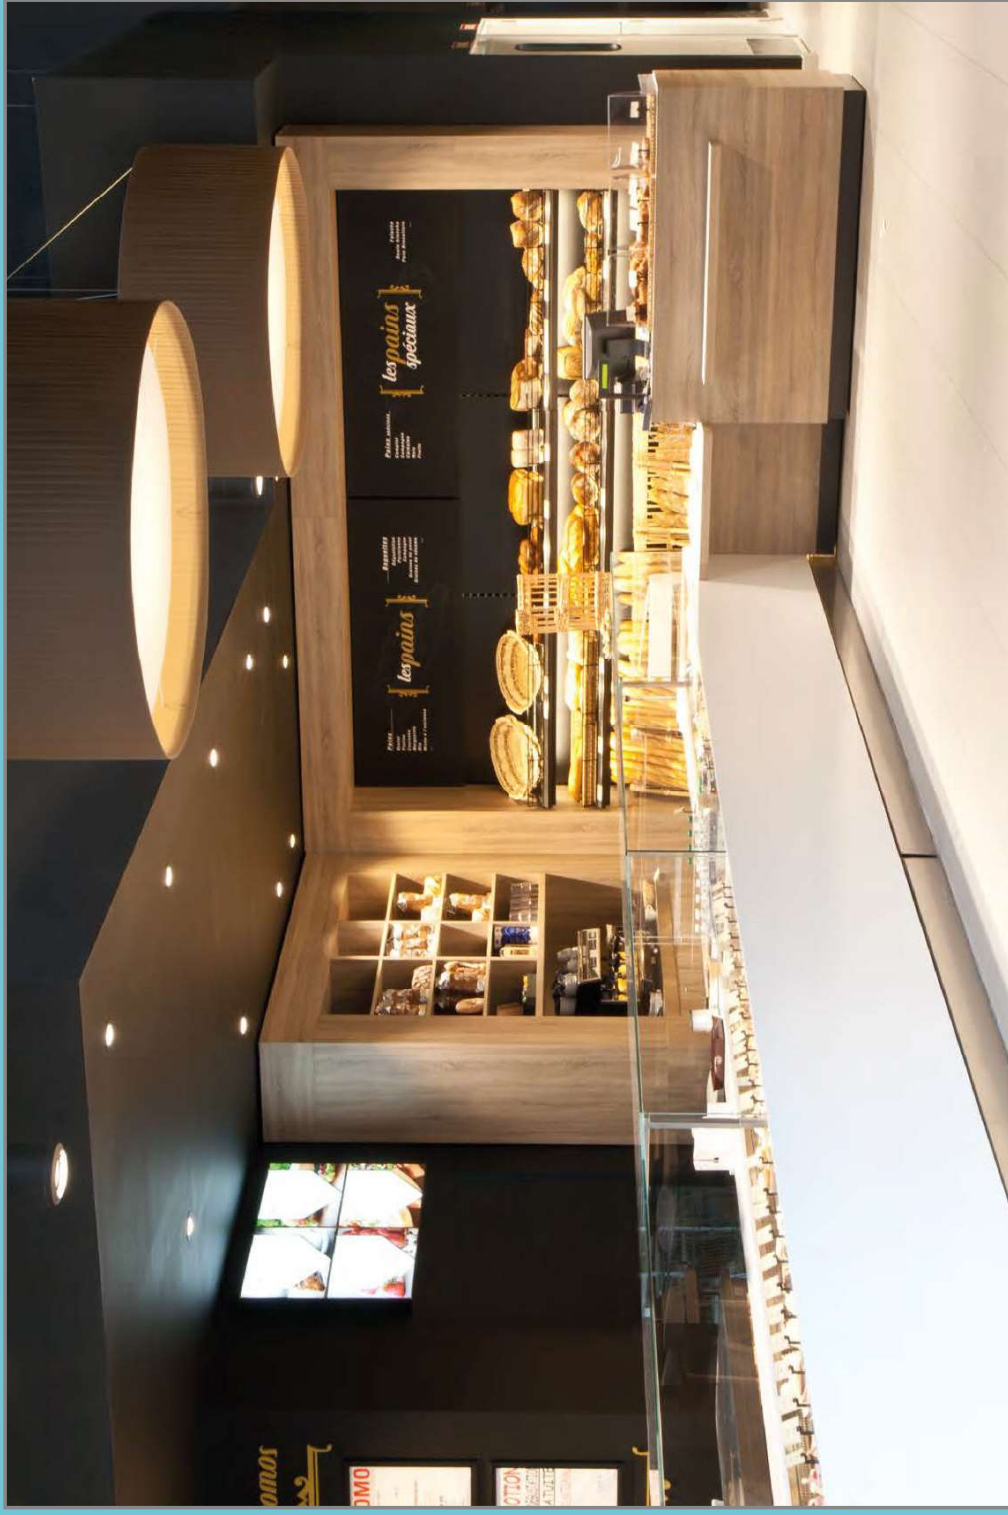

STEP 4 - FINISHING

- (Anti-flammable) textile
- PVC
- Combinations of PVC and Textile
- Other materials on request
- Different colours
- Printing: logo, your own design, ...