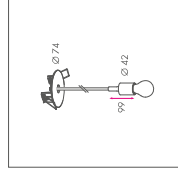

SWING DISC

Swing with ceiling fixation.