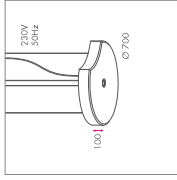

ROSA SPOT 700 LED

LUM. FLUX	LED PWR	CEI	CCT	SYSTEM PWR	EFF	DIM.
420lm	3.4W	90	2700K	3.53W	14	DALI+12V
Ø140mA	3.4W	90	3000K	3.53W	14	DALI+12V
600lm	4.4W	90	2700K	6.5W	14	DALI+12V
Ø180mA	4.4W	90	3000K	6.5W	14	DALI+12V
800lm	5.2W	90	2700K	8.1W	14	DALI+10V
Ø220mA	5.2W	90	3000K	8.1W	14	DALI+10V
1000lm	6.2W	90	2700K	11.0W	14	DALI+10V/TREE
Ø300mA	6.2W	90	3000K	11.0W	14	DALI+10V/TREE

1. **REMARKS**
2. 4000K on request
   - sound absorbing foam
   - multiple colors available

MOUNTING

OPTIONS

SUSPENSION

- fix 40C
- fix 4I
- fix 4J
- fix F
- fix P4

DRIVERS