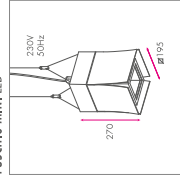

FUSCHIO MINI LED

MOUNTING

OPTIONS

SUSPENSION

- fix 2f
- fix 8
- fix 2f
- fix 2CC
- fix 8N