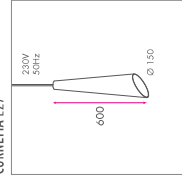

Mounting

Suspension

- X-F
- X-L

CORNETTA

CORNETTA E27

LAMP POWER: E27
max. 200W A++ D -SE

REMARKS

- Other colors and materials on request
- Dimming depends on lamp type