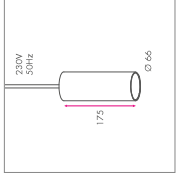

IZARO AIR

IZARO AIR LED

LED FLUX	LED PWR	CRI	CCT	SYSTEM PWR	EEL	DIM
500 lm	1,0W	90	2700K	5,1W	A+	
1000 lm	2,0W	90	2700K	11,4W	A+	
1500 lm	3,4W	90	2700K	15,0W	A+	LEZE

Mounting

Options

Suspension

Suspension

- X, K
- X, T
- X, TU