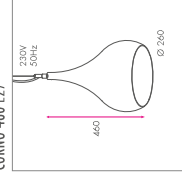

CORNO 460 E27

LAMP POWER	EEL	DIM
max. 20W	A+	LEZE

REMARKS

- Dimming depends on lamp type